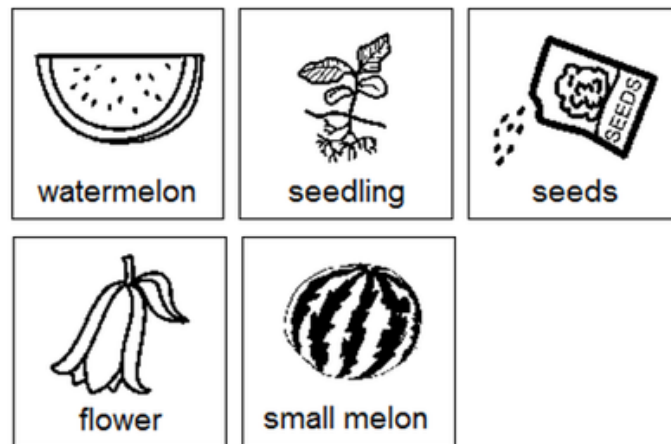

safe

unsafe

Sort the places that are safe and unsafe during a storm.

There are a total of 10 worksheets that cover basic science information related to the season of summer.

K-2